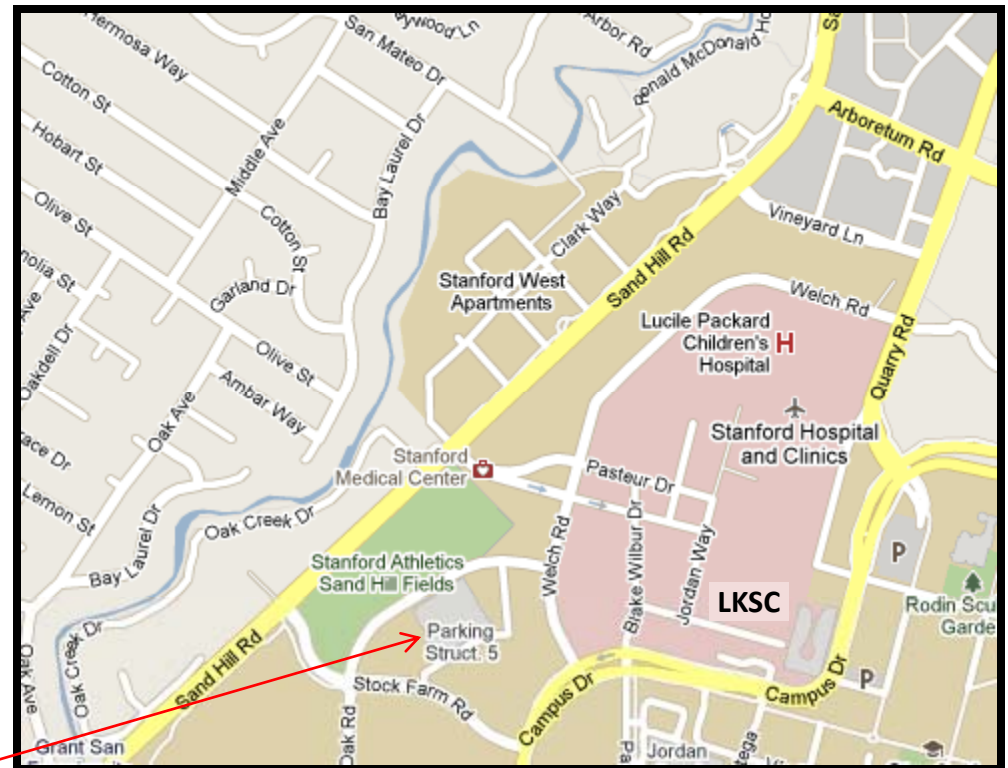

Highway 280 North or South

- Take the Sand Hill Road exit, head east
- Turn right on Stock Farm Road
- Go past Oak Road
- Make the next left-hand turn (see photo)
- Follow directions for “all” below

From Bayshore US Highway 101 North or South

- Take the Embarcadero Road/West exit
- Follow Embarcadero Road for about two miles
- Cross El Camino Real, after which the road becomes Galvez Street
- Turn right at Arboretum Road
- Turn left on Sand Hill Road
- Turn left on Stock Farm Road
- Make the next left-hand turn (see photo)
- Follow directions for “all” below

All

- Stay to the right.
- Turn left into the **second** parking structure entrance.

Parking